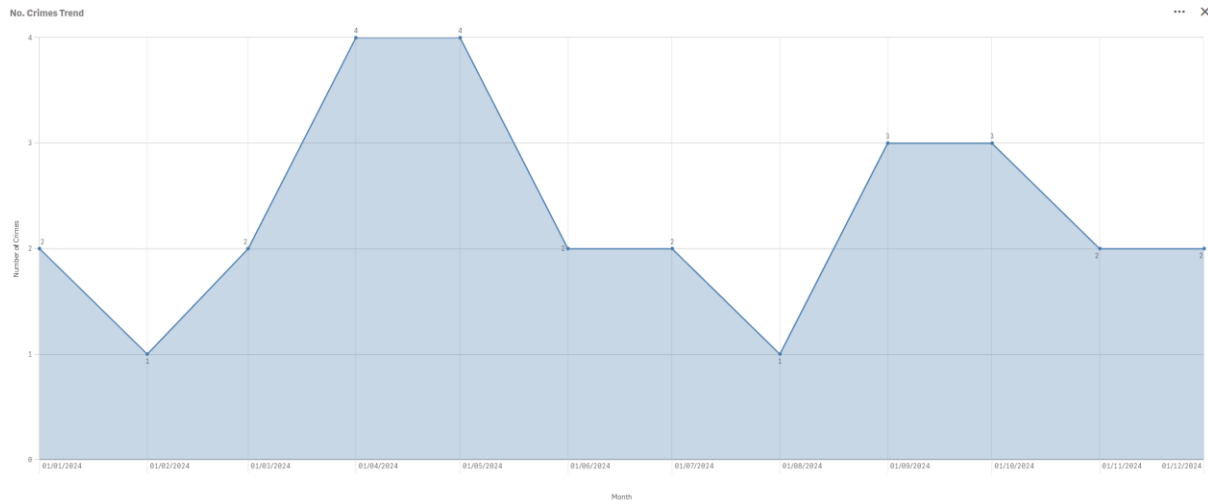

Number of Crimes by Offence Type:

Crime Offence G... <input type="text"/>	Month <input type="text"/>	Totals
Burglary		1
Sexual Offences		1

Number of Crimes Trend:

CURRENT PACT PRIORITIES:

Provide a visible Police presence in Mells